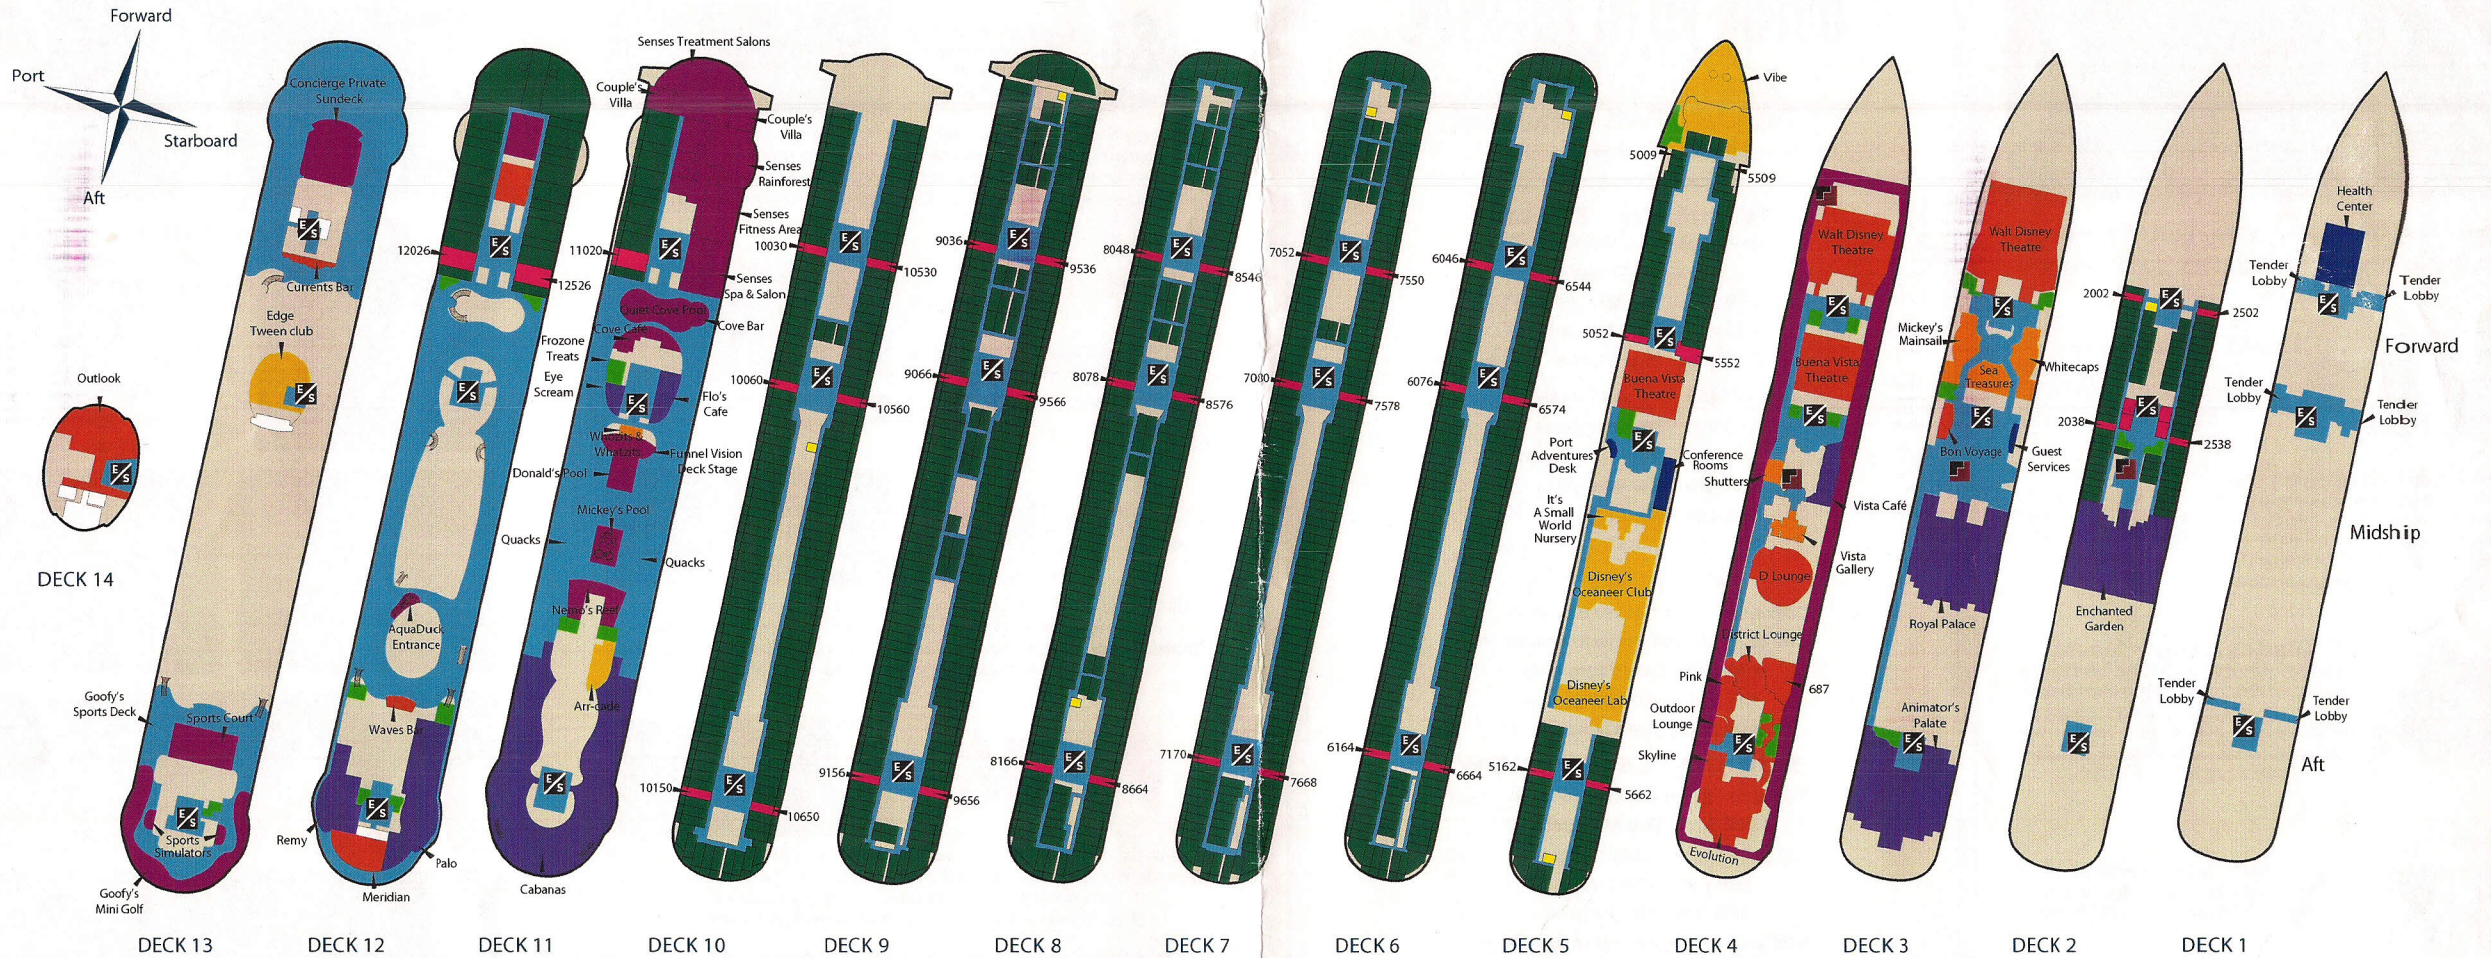

Be sure to check your daily Personal Navigator for the most up-to-date information about events shipwide.

THE DISTRICT

Adult Activities (18+), Deck 4 Aft

Evolution is an artistic interpretation of the transformation of a butterfly—dynamic, unique and vibrant. Evolution is a trendy dance club and the premier venue for grown-up fun.

Nightclub comes alive with our Special Guest DJ & appearances by the Evolution Dancers
Guests 18 & older

Adult Cabaret Shows

Magic & Illusion of Mike Super
Guests 18 & older

DISNEY DREAM™ SHIP MAP

SHIP INFORMATION

Overall length 1,115 feet
 Gross Tonnage 130,000
 Ships Registry The Bahamas
 Home Port Port Canaveral
 1,250 Staterooms

For your convenience, rooms near the elevator have been highlighted. ODD number rooms face the EVEN numbered rooms. All rooms run in consecutive order.

- Children and Tween
- Entertainment: Nightlife and Lounges
- Food & Beverage
- Merchandise
- Non-Guest Areas

- Recreation
- Restrooms
- Services
- Staterooms
- Walkways
- Accessible
- E/S Elevator/Stairs
- S Stairs
- Guest Laundry