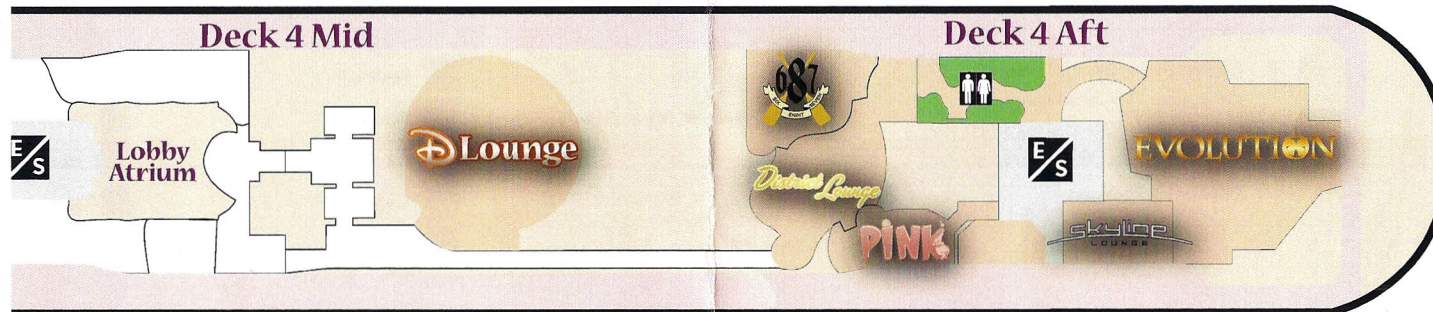

Be sure to check your daily Personal Navigator for the most up-to-date information about events shipwide.

THE DISTRICT

Adult Activities (18+), Deck 4 Aft

Evolution is an artistic interpretation of the transformation of a butterfly—dynamic, unique and vibrant. Evolution is a trendy dance club and the premier venue for grown-up fun.

Featuring your Cruise Staff, Guest DJ & the Evolution Dancers.

PUT ON YOUR PLATFORM SHOES AND HIT THE DANCE FLOOR AS WE KICKOFF A DISCO FEVER EPIDEMIC!

Match Your Mate

It's time to play everyone's favorite couples game show - Match Your Mate! This twist on the Newlywed game lets everyone in on the action. So head to Evolution to check out all the fun.
Guests 18 & older

Nightclub comes alive with our Special Guest DJ & appearances by the Evolution Dancers
Guests 18 & older

Adult Cabaret Shows

Magic & Illusion of Mike Super
Guests 18 & older

DISNEY DREAM™ SHIP MAP

SHIP INFORMATION